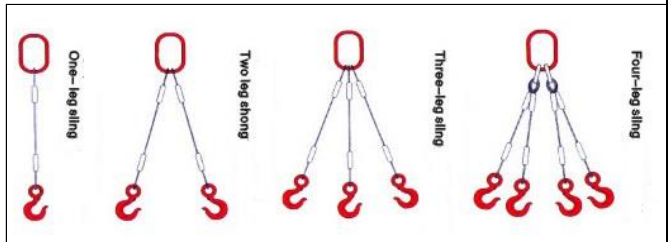

RIGT**	THIMBLE ***
--------	-------------

RIGRS**	RIGGING SCREW EYE/JAW GALV 16MM
RIGTEE**	TURNBUCKEL EYE/EYE 16MM
RIGTHE**	TURNBUCKEL HOOK/EYE 16MM

RIGFA**	WIRE ROPE FERRULES ALUMINIUM
RIGWRC**C	WIRE ROPE CLIP CROSBY
RIGWRC**	WIRE ROPE CLIP

RIGWR****	WIRE ROPE
-----------	-----------

RIGSBE05050	STRAINING BOLT EYE M5X50
RIGSBH06070	STRAINING BOLT HOOK M6X70

PULAW**DOUBLE	PULLEY AWNING **** DOUBLE
PULAW**SINGLE	PULLEY AWNING **** SINGLE

SLING***N**	SLINGS NYLON *****
-------------	--------------------

WIRE AND CHAIN SLING TO MAKE ONLY\*\*\*\*\*

SLINGWR****	SLING SINGLE LEG *****
-------------	------------------------

TIEDOWN003	TIEDOWN WEBBING 9M
TIEDOWN004	TIEDOWN WEBBING 12M
TIEDOWN005	TIEDOW RACTHET AND TAIL HOOK