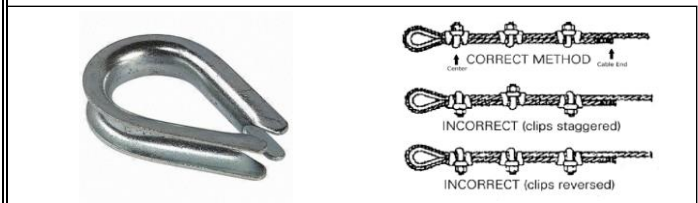

## RIGGING CATALOGUE

**YOUR 1 STOP BOLT, NUT, BEARING,  
BELTING, TOOL & ABRASIVE CENTRE**

RIGEB**	EYE BOLT
RIGEN**	EYE NUT

RIGGRAB-HOOK	RIG GRAP HOOK
RIGHOOK	WINCH HOOK

RIGSD**	SHACKLE D
RIGSB**T	SHACKLE BOW

RIGT**	THIMBLE ***
--------	-------------

RIGRS**	RIGGING SCREW EYE/JAW GALV 16MM
RIGTEE**	TURNBUCKEL EYE/EYE 16MM
RIGTHE**	TURNBUCKEL HOOK/EYE 16MM

RIGFA**	WIRE ROPE FERRULES ALUMINIUM
RIGWRC**C	WIRE ROPE CLIP CROSBY
RIGWRC**	WIRE ROPE CLIP