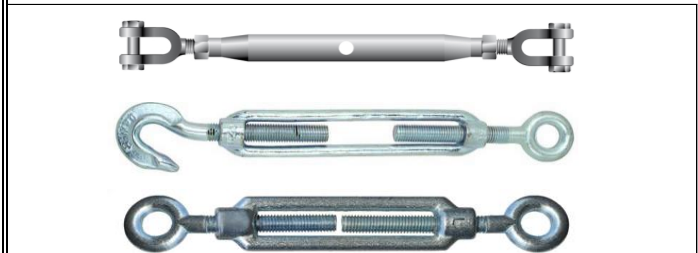

## RIGGING CATALOGUE

**YOUR 1 STOP BOLT, NUT, BEARING,  
BELTING, TOOL & ABRASIVE CENTRE**

RIGEB**	EYE BOLT
RIGEN**	EYE NUT

RIGGRAB-HOOK	RIG GRAP HOOK
RIGHOOK	WINCH HOOK

RIGSD**	SHACKLE D
RIGSB**T	SHACKLE BOW

RIGT**	THIMBLE ***
--------	-------------

RIGRS**	RIGGING SCREW EYE/JAW GALV 16MM
RIGTEE**	TURNBUCKEL EYE/EYE 16MM
RIGTHE**	TURNBUCKEL HOOK/EYE 16MM

RIGFA**	WIRE ROPE FERRULES ALUMINIUM
RIGWRC**C	WIRE ROPE CLIP CROSBY
RIGWRC**	WIRE ROPE CLIP

RIGWR****	WIRE ROPE
-----------	-----------

RIGSBE05050	STRAINING BOLT EYE M5X50
RIGSBH06070	STRAINING BOLT HOOK M6X70

PULAW**DOUBLE	PULLEY AWNING **** DOUBLE
PULAW**SINGLE	PULLEY AWNING **** SINGLE

SLING***N**	SLINGS NYLON *****
-------------	--------------------